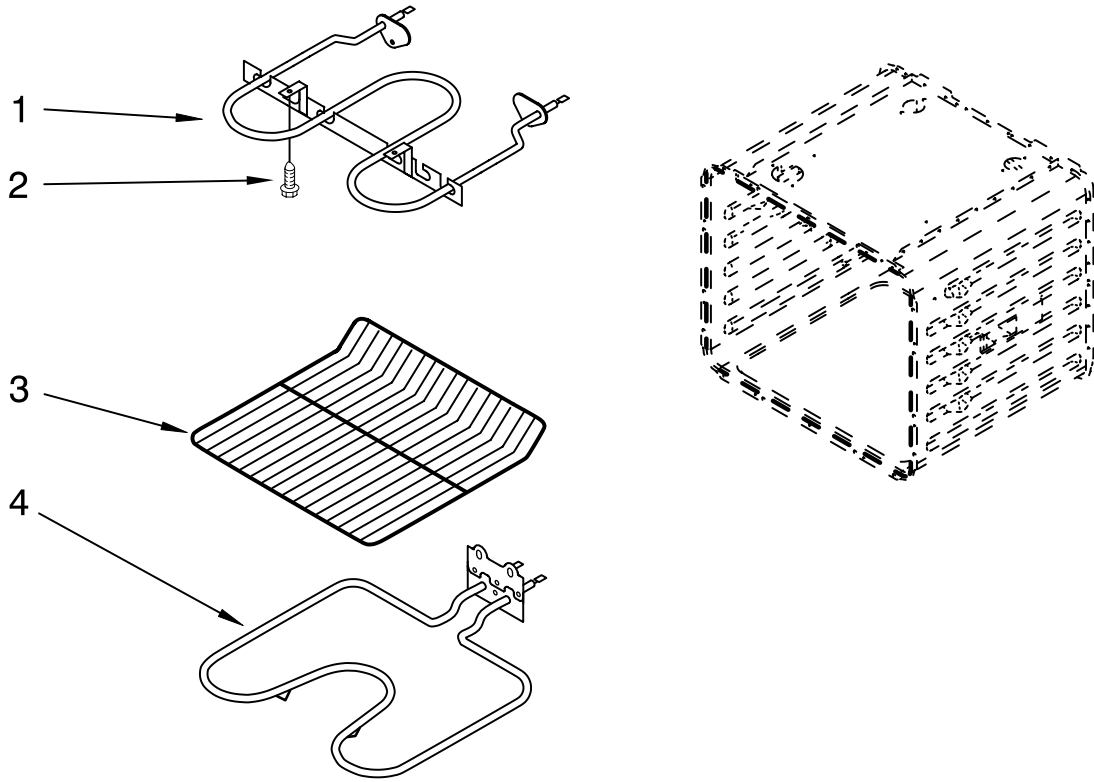

INTERNAL OVEN PARTS

For Models:GMC305PRS02
(Stainless)

Illus. No.	Part No.	DESCRIPTION
1	9760771	Element, Broil
2	4449154	Screw
3	4448717	Rack, Oven
4	9760766	Element, Convention Bake

FOR ORDERING INFORMATION REFER TO PARTS PRICE LIST